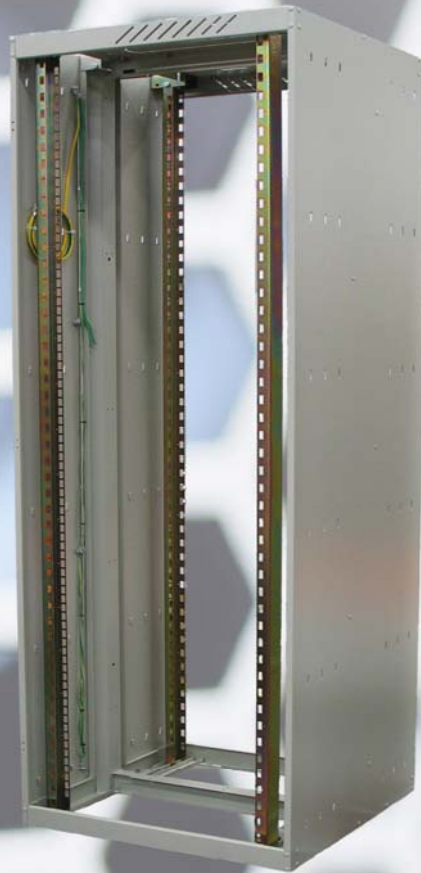

- INDUSTRIAL
- HAZARDOUS AREAS
- DATA ICT
- RESIDENTIAL COMMERCIAL

B&R Enclosures
TRANSMISSION RACKS

brenclosures.com.au

Transmission Racks

Racks for telecommunications exchange environment

- ETSI standards compliant.
- RU/SU equipment rails.
- Suitable for 19" or 21" equipment.
- Various fasteners to facilitate installations.
- Variety of accessories.
- Structurally certified to meet seismic and static load requirements.
- Manufactured from 1.6mm thick zinc coated steel.
- Durable powdercoat finish.

* 19" front/140/170 mount requires TEL-905/01511 (purchase separately).

[#] SDH racks are identical to PDH racks with the exception of the left hand equipment rail, which has a fibre channel incorporated.

[▲] Available on request

Transmission Racks

Racks for telecommunications exchange environment

ACCESSORIES

Product	Description	Part Number
Doors	Enclosure door glazed acrylic, keyed lock, 1800mm high	TLDG18
	Enclosure door metal louvered, keyed lock, 1800mm high	TLDL18
	Enclosure door, 63% perforated metal mesh, keyed lock, 1800mm high	TLDM18
	Enclosure door glazed acrylic, keyed lock, 2200mm high	TLDG22
	Enclosure door metal louvered, keyed lock, 2200mm high	TLDL22
Mounting and Superstructure	Enclosure door, 63% perforated metal mesh, keyed lock, 2200mm high	TLDM22
	Low superstructure mounting kit	TEL-BRKTPAIRSUPR [▲]
	Bracket low superstructure mounting (single)	TEL-BRKTSNGLWALL [▲]
	High superstructure mounting kit	TEL-353/00798 [▲]
	Bracket NGN superstructure (pair)	TEL-BRKTNGNSUPER [▲]
Drawers and Shelves	Adjustable feet and floor mounting kit	TEL-353/01021 [▲]
	Secure spare drawer with combination lock 19"/21"	TEL-353/01247 [▲]
	Shelf customer wide band 19"/21"	TEL-353/00579 [▲]
	Shelf heavy duty 19"/21"	TEL-353/01014 [▲]
	Slide tray optic fibre storage 21"	TEL-585/00253 [▲]
	Slide tray optic fibre coupler 21"	TEL-585/00321 [▲]
	Optic fibre storage tray to fibre coupler tray upgrade kit	TEL-585/00322 [▲]