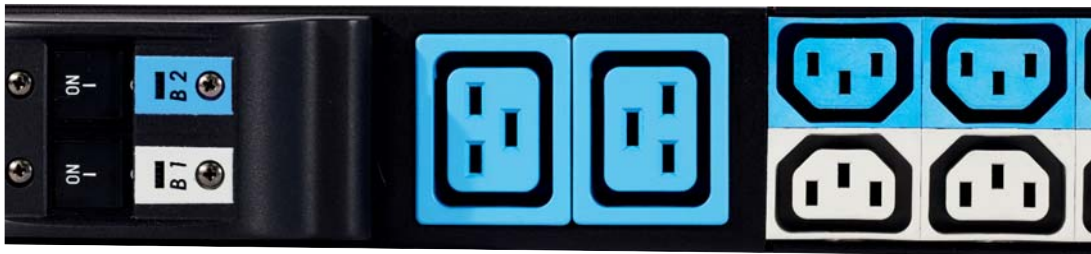

SMART PDUS

Equipment Power Jumper Cords

OVERVIEW

Enlogic locking IEC power cords provide protection against accidental power loss of your attached IT equipment when used with any Enlogic or APC AP800 Series PDU. The locking IEC plugs into the PDU outlet with a locking tab feature very similar to the method used in standard ethernet cables to positively secure the connection. Meanwhile, the cord connector positively locks into the attached equipment power inlet without the need for supplemental retaining clips.

INCLUSIONS:

Comes standard with:

- 6 x power cords

APPLICATIONS:

Designed for use in all data centre application environments.

COLOUR CODING

Simplify the identification of input power phases and circuit breaker receptacle banks. Easily map the critical outlet wiring combinations with colour coded receptacles, circuit breakers and locking power cords to reduce human error when connecting new loads.

SMART PDUS

Equipment Power Jumper Cords

SELECTION GUIDE

Catalogue No.	PDU side plug	Connection	Rating	Cable length	Colour			
ARPCEP8702	C14 Locking Style	C13 Universal locking style	10A, 250V	0.6m	Black			
ARPCEP8702B					Blue			
ARPCEP8702G					Grey			
ARPCEP8704				C14 Locking Style	C13 Universal locking style	10A, 250V	1.2m	Black
ARPCEP8704B								Blue
ARPCEP8704G								Grey
ARPCEP8706							1.8m	Black
ARPCEP8706B								Blue
ARPCEP8706G								Grey
ARPCEP8724	C20 Locking Style	C13 Universal locking style	10A, 250V	1.2m	Black			
ARPCEP8724B					Blue			
ARPCEP8724G					Grey			
ARPCEP8712	C20 Locking Style	C19 Universal locking style	16A, 250V	0.6m	Black			
ARPCEP8712B					Blue			
ARPCEP8712G					Grey			
ARPCEP8714				C20 Locking Style	C19 Universal locking style	16A, 250V	1.2m	Black
ARPCEP8714B								Blue
ARPCEP8714G								Grey
ARPCEP8716							1.8m	Black
ARPCEP8716B								Blue
ARPCEP8716G								Grey