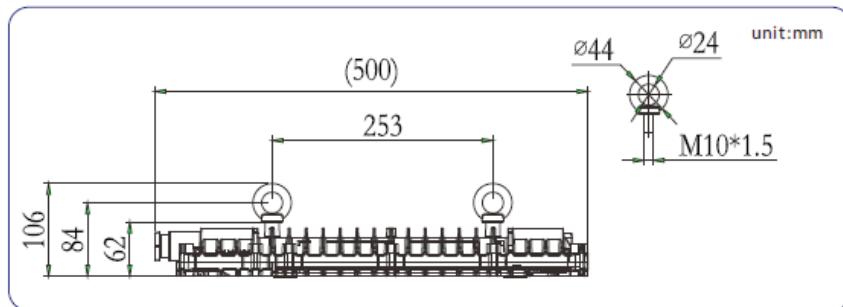

other parameters

| Product type | Size (mm) | Weight (kg) | Ambient Temperature (°C) | Temp classification | IP code | Insulation |
|--------------|------------|-------------|--------------------------|---------------------|---------|------------|
| LEDA18 | 480x180x62 | 5.0 | -40°C ~ +55°C | T6 | IP66 | I |
| LEDA30 | | | -40°C ~ +55°C | T6 | | |

candela distribution

Arowana Series LED

Zones 1 & 2, 21 & 22

installation method

Ceiling mount

Pendant mount

Pipe mount

dimensional drawings