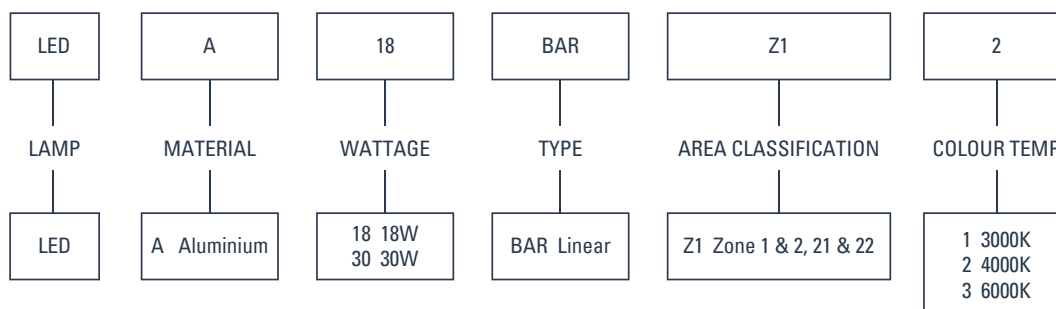

part number convention