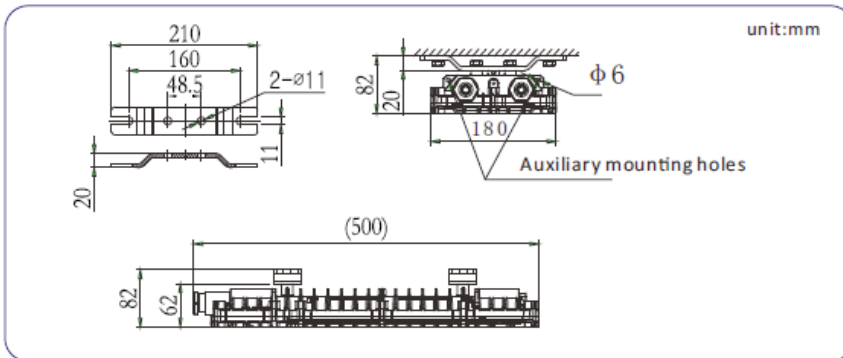

other parameters

| Product type | Size (mm) | Weight (kg) | Ambient Temperature (°C) | Temp classification | IP code | Insulation |
|--------------|------------|-------------|--------------------------|---------------------|---------|------------|
| LEDA18 | 480x180x62 | 5.0 | -40°C ~ +55°C | T6 | IP66 | I |
| LEDA30 | | | -40°C ~ +55°C | T6 | | |

candela distribution

Arowana Series LED

Zones 1 & 2, 21 & 22

installation method

Ceiling mount

Pendant mount

Pipe mount

dimensional drawings