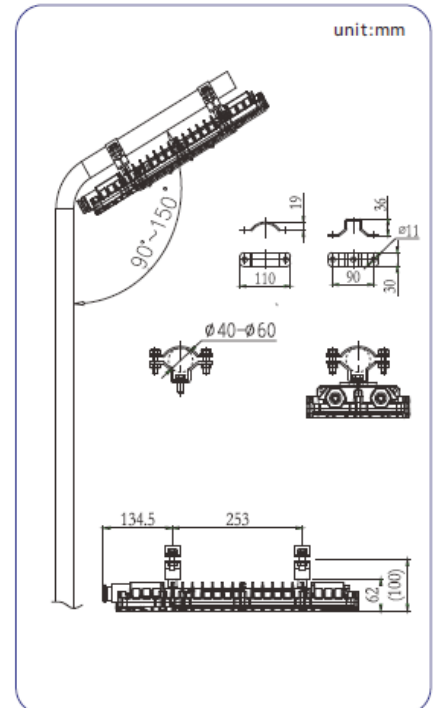

other parameters

| Product type | Size (mm) | Weight (kg) | Ambient Temperature (°C) | Temp classification | IP code | Insulation |
|--------------|------------|-------------|--------------------------|---------------------|---------|------------|
| LEDA18 | 480x180x62 | 5.0 | -40°C ~ +55°C | T6 | IP66 | I |
| LEDA30 | | | -40°C ~ +55°C | T6 | | |

candela distribution

Arowana Series LED

Zones 1 & 2, 21 & 22

installation method

Ceiling mount

Pendant mount

Pipe mount

dimensional drawings