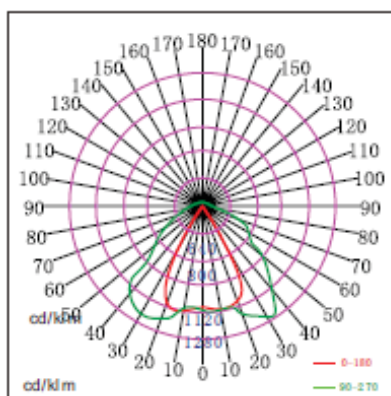

Arowana Series LED

Zones 1 & 2, 21 & 22

electrical parameters

Product type	Rated input voltage (VAC)	Rated input current (A)	Voltage frequency (Hz)	Rated power (W)	PF	THD	Cable Entries
LEDA18	100~240	0.18 ~ 0.075	50/60	18	>0.98	<10%	2 x M25
LEDA30	100~240	0.3 ~ 0.125	50/60	60	>0.98	<10%	2 x M25

photometric parameters

Product type	Part Number	CCT (K)	CRI	Luminous flux (lm)
LEDA18	LEDA18BARZ11	3000	82	1505
	LEDA18BARZ12	4000	70	1880
	LEDA18BARZ13	6000	70	1880
LED30	LEDA30BARZ11	3000	82	2510
	LEDA30BARZ12	4000	70	3140
	LEDA30BARZ13	6000	70	3140

other parameters

Product type	Size (mm)	Weight (kg)	Ambient Temperature (°C)	Temp classification	IP code	Insulation
LEDA18	480x180x62	5.0	-40°C ~ +55°C	T6	IP66	I
LEDA30			-40°C ~ +55°C	T6		

candela distribution