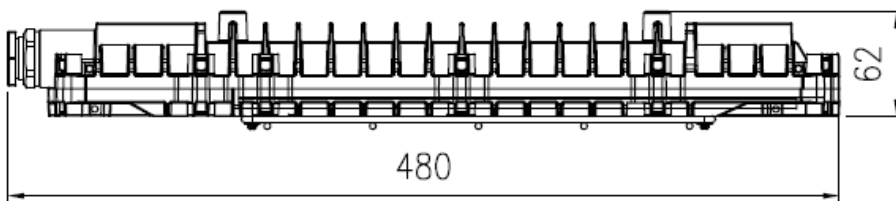

dimensional drawings

(unit: mm)