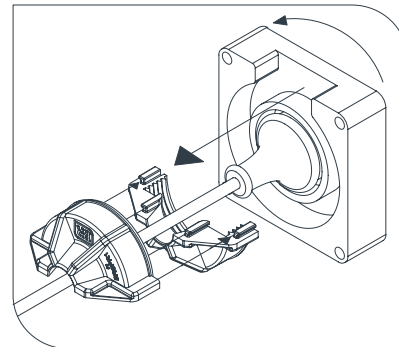

Captive Plug Ring

For 10A or 15A single phase plugs

- An easy-split mechanism allows plug ring to be retro-fitted without cutting the lead.
- Will suit most 10A or 15A single phase moulded SAA plugs.
- Will screw onto typical IP66 sockets similar to the 56 series.
- Clear design makes it easier to view plug for inspection.
- Manufactured from polycarbonate

ORDERING GUIDE

Part Number	Finish	Sold as	Carton Qty
BRSPR1	Transparent	Single Plug	10