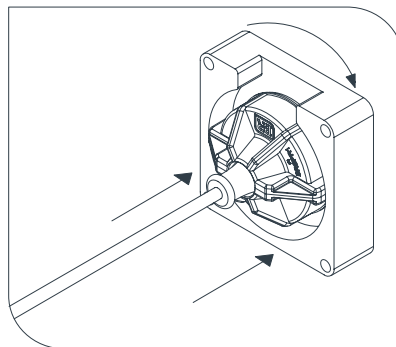

Captive Plug Ring

For 10A or 15A single phase plugs

- An easy-split mechanism allows plug ring to be retro-fitted without cutting the lead.
- Will suit most 10A or 15A single phase moulded SAA plugs.
- Will screw onto typical IP66 sockets similar to the 56 series.
- Clear design makes it easier to view plug for inspection.
- Manufactured from polycarbonate

ORDERING GUIDE

Part Number	Finish	Sold as	Carton Qty
BRSPR1	Transparent	Single Plug	10