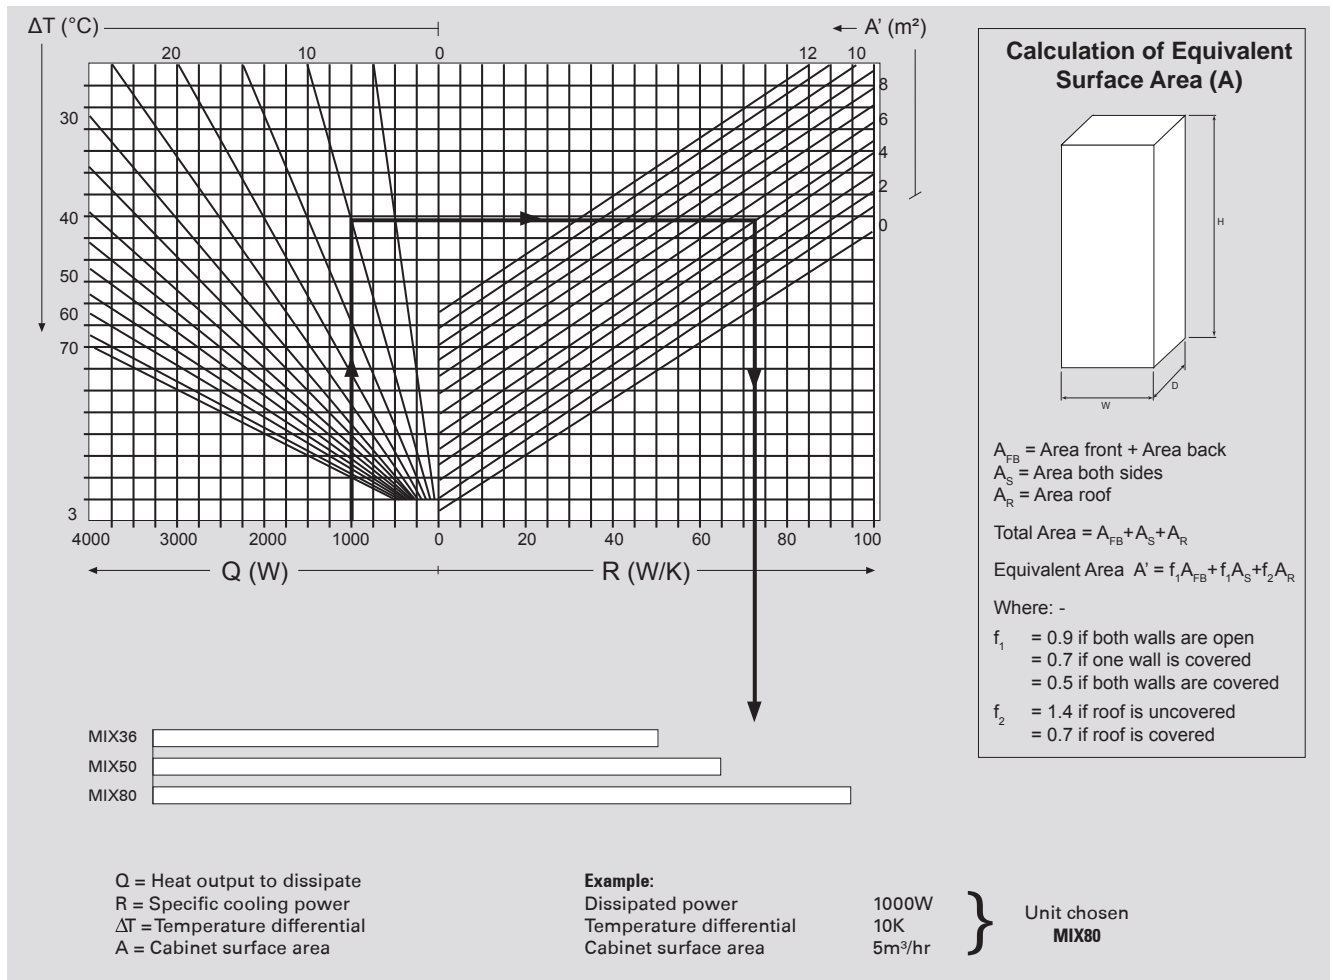

SELECTION DIAGRAM