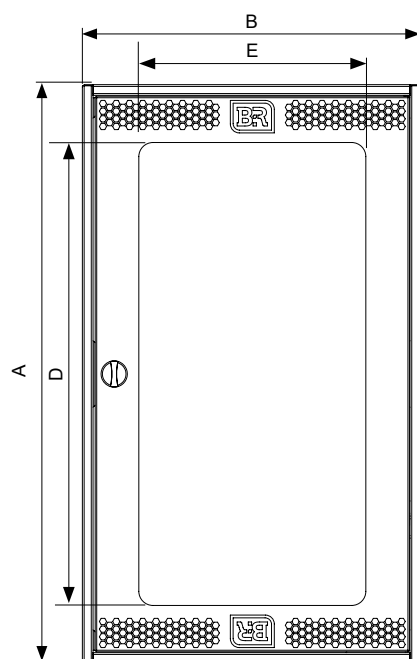

TECHNICAL DRAWINGS

Front View