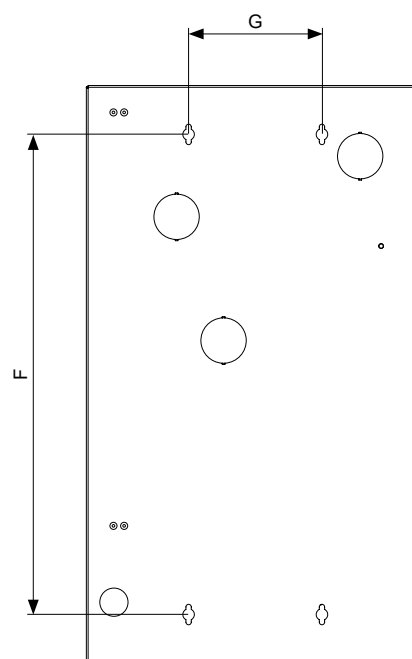

Home Networking - Internal

Suitable for Fibre-To-The-Home (FTTH) connectivity.

ACCESSORIES

Part Number	Description
NBN-HDCFK1	Flush kit suitable for 650mm high enclosures
NBN-HDCFK2	Flush kit suitable for 1000mm high enclosures

NBN-HDCFK1

TECHNICAL DRAWINGS

Rear View