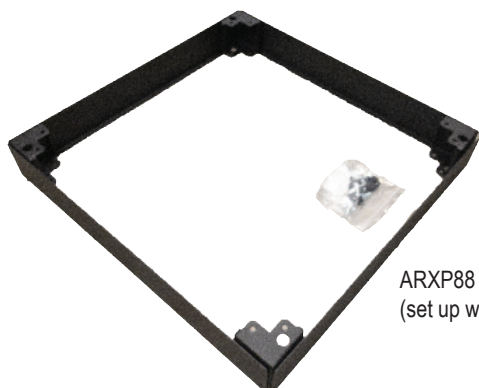

ARCH

ARPSK

ARPBK

Plinths

Provide a fixed base for the cabinet and also a working space underneath the cabinet for the cables.

Part Number	Height (mm)	Width (mm)	Depth (mm)	To suit cabinets & frames
ARXP610 [▲]	100	600	1000	Floor onyx & Floor Server onyx
ARXP62 [▲]	100	600	1200	
ARXP66 [▲]	100	600	600	
ARXP68 [▲]	100	600	800	
ARXP69 [▲]	100	600	960	
ARXP810 [▲]	100	800	1000	
ARXP82 [▲]	100	800	1200	
ARXP88 [▲]	100	800	800	
ARXP89 [▲]	100	800	960	

ARXP88
(set up without fixings)

ARXP88
(parts and fixings)

▲ Available on request

Data ICT Accessories

Accessories to suit all Data ICT product ranges

Copper Earth Bars

Installation of a copper earth bar into a data rack or cabinet will allow the active equipment to be grounded, providing protection from static electricity build up.

Part Number	Description	RU	Product Range
ARPEB18U [▲]	Vertical 25mm x 3mm flat bar with 5.5mm holes	18	Ausrack Plus, CQr, TxD, IP, Field FE & iLINQ
ARPEB24U [▲]		24	
ARPEB27U [▲]		27	
ARPEB40U [▲]		40	
ARPEB42U [▲]		42	
ARPEB45U		45	
ARPEB47U [▲]		47	
ARPEB48U [▲]	48		
ARPEBH1U [▲]	Horizontal	1	All B&R Data ICT cabinets and frames