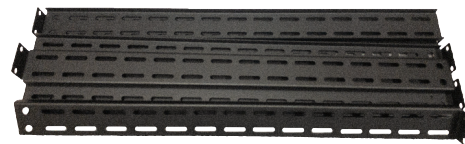

Data ICT Accessories

Accessories to suit all Data ICT product ranges

ALJK

Plinths

Provide a fixed base for the cabinet and also a working space underneath the cabinet for the cables.

Part Number	Height (mm)	Width (mm)	Depth (mm)	To suit cabinets & frames
ARXP610[▲]	100	600	1000	Floor onyx & Floor Server onyx
ARXP62[▲]	100	600	1200	
ARXP66[▲]	100	600	600	
ARXP68[▲]	100	600	800	
ARXP69[▲]	100	600	960	
ARXP810[▲]	100	800	1000	
ARXP82[▲]	100	800	1200	
ARXP88[▲]	100	800	800	
ARXP89[▲]	100	800	960	

▲ Available on request