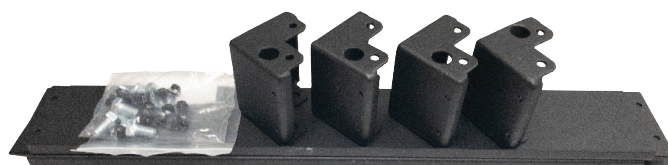

ARCH

ARPSK

ARPBK

Plinths

Provide a fixed base for the cabinet and also a working space underneath the cabinet for the cables.

Part Number	Height (mm)	Width (mm)	Depth (mm)	To suit cabinets & frames
ARXP610 [▲]	100	600	1000	Floor onyx & Floor Server onyx
ARXP62 [▲]	100	600	1200	
ARXP66 [▲]	100	600	600	
ARXP68 [▲]	100	600	800	
ARXP69 [▲]	100	600	960	
ARXP810 [▲]	100	800	1000	
ARXP82 [▲]	100	800	1200	
ARXP88 [▲]	100	800	800	
ARXP89 [▲]	100	800	960	

ARXP88
(set up without fixings)

ARXP88
(parts and fixings)

▲ Available on request

Data ICT Accessories

Accessories to suit all Data ICT product ranges

Copper Earth Bars

Installation of a copper earth bar into a data rack or cabinet will allow the active equipment to be grounded, providing protection from static electricity build up.