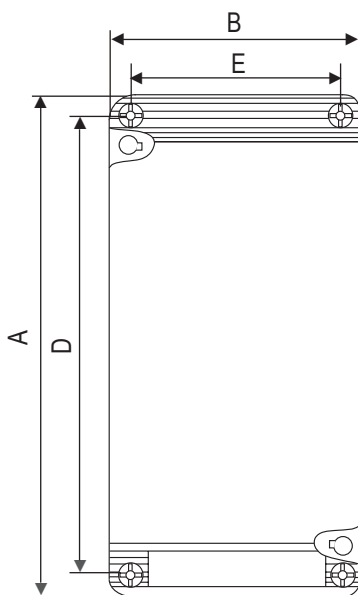

TECHNICAL DRAWINGS

Front View