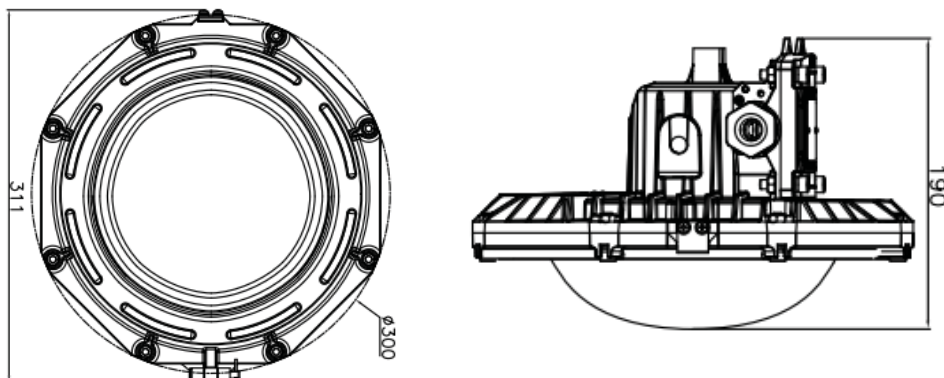

dimensional drawings