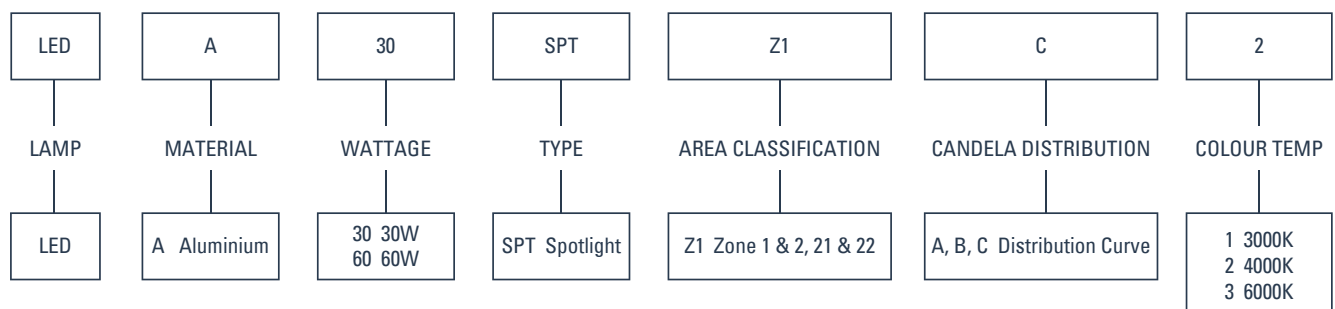

part number convention