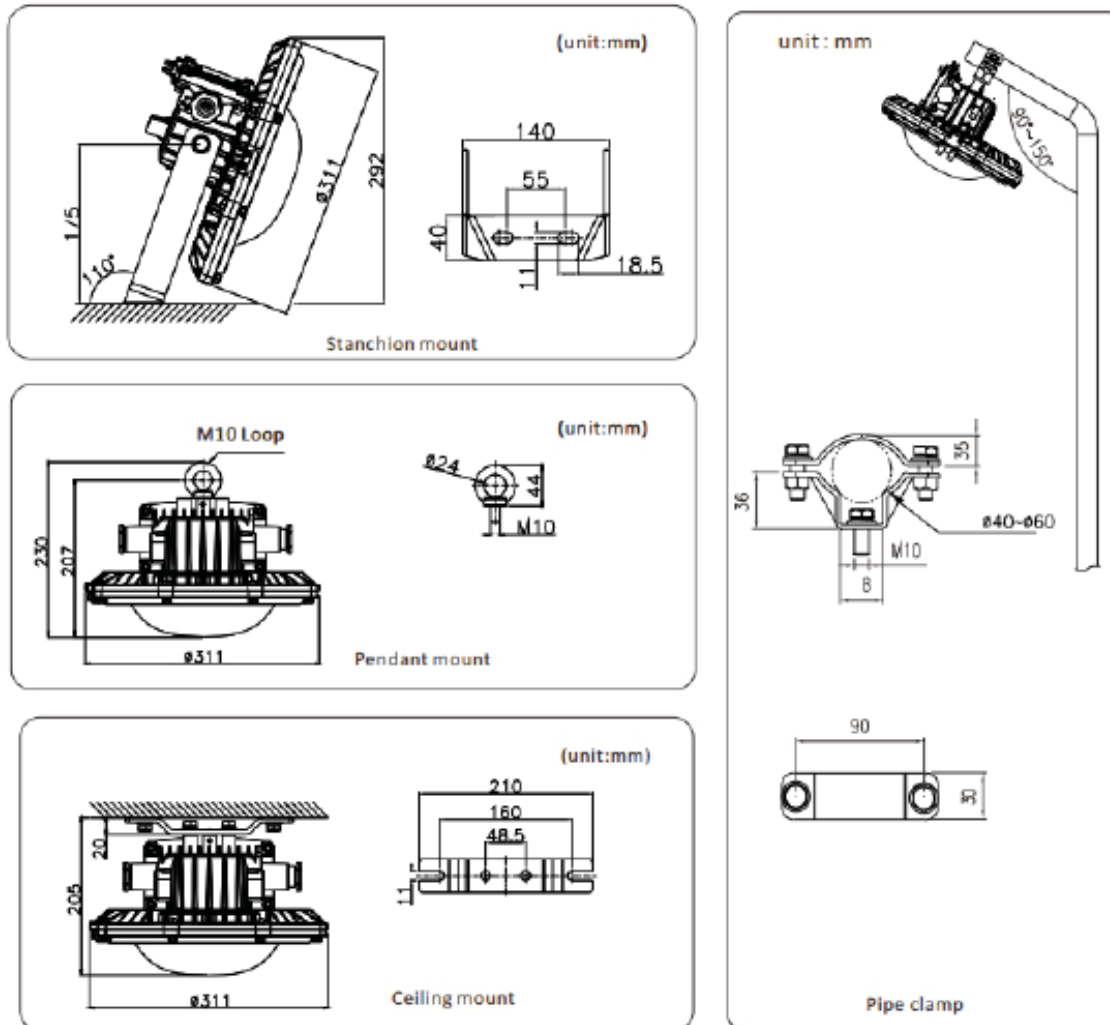

Goldenfrog Series LED

Zones 1 & 2, 21 & 22

candela distribution

Goldenfrog Series LED

Zones 1 & 2, 21 & 22

installation method

dimensional drawings

Goldenfrog Series LED

Zones 1 & 2, 21 & 22

optional parts

Part Number	Product	Material	Weight (kg)	Qty Required
ELABKCAGF	Bracket for surface mounting	Steel	0.4	1
ELACMPAGF	Pipe clamp	Steel	0.27	1
ELAGUGF	Guard	304 stainless steel	0.3	1
ELAL0EA	Eyebolt for pendant mounting	Steel	0.1	1
ELASBTGF	Stanchion Bracket	Steel	0.4	1