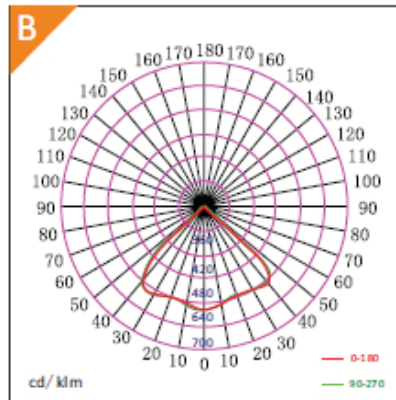

Goldenfrog Series LED

Zones 1 & 2, 21 & 22

candela distribution