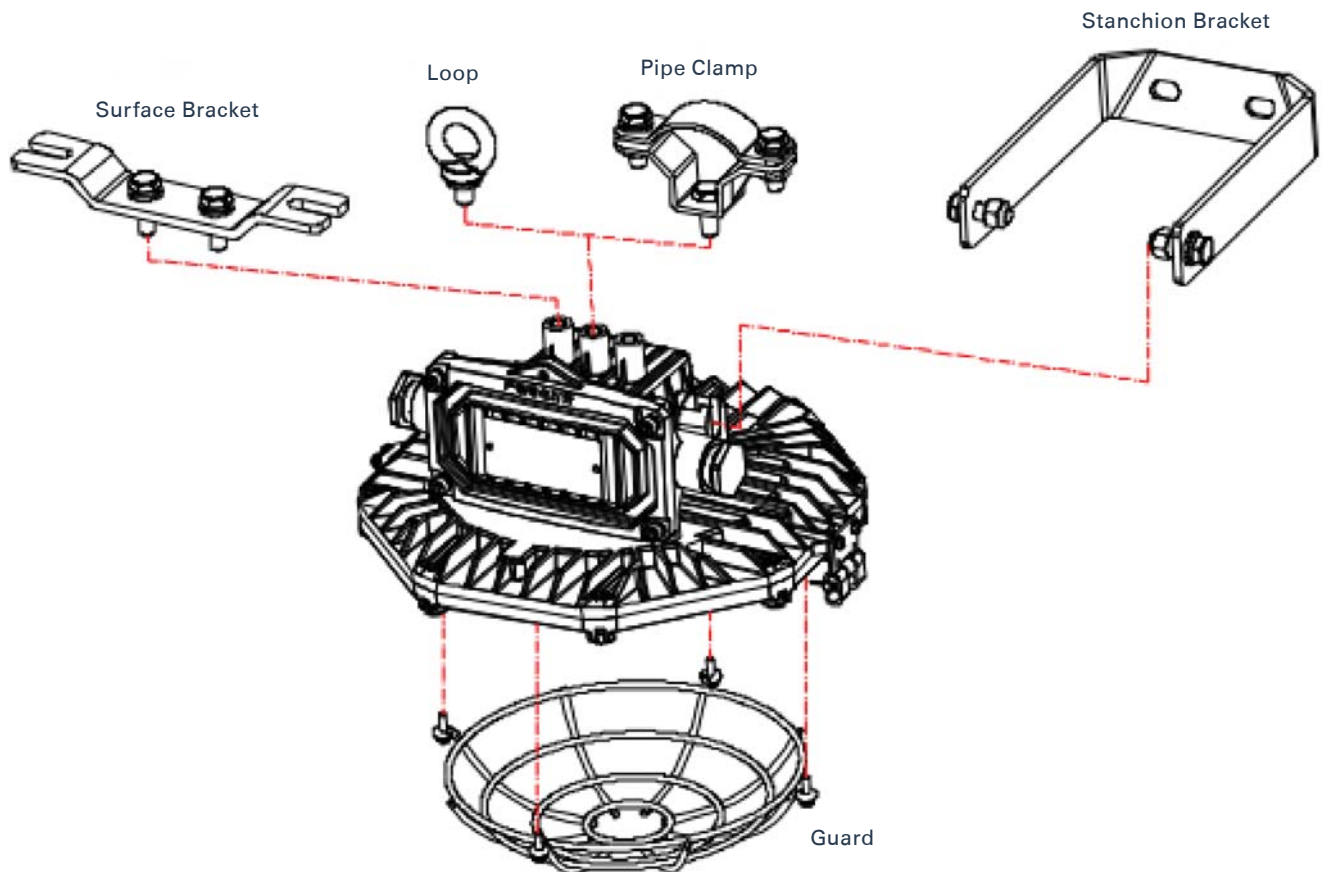

Goldenfrog Series LED

Zones 1 & 2, 21 & 22

optional parts

Part Number	Product	Material	Weight (kg)	Qty Required
ELABKCAGF	Bracket for surface mounting	Steel	0.4	1
ELACMPAGF	Pipe clamp	Steel	0.27	1
ELAGUGF	Guard	304 stainless steel	0.3	1
ELAL0EA	Eyebolt for pendant mounting	Steel	0.1	1
ELASBTGF	Stanchion Bracket	Steel	0.4	1

accessories