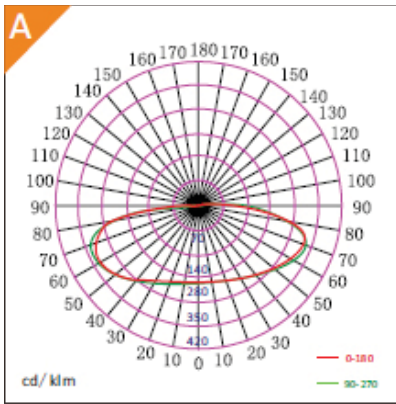

Goldenfrog Series LED

Zones 1 & 2, 21 & 22

candela distribution