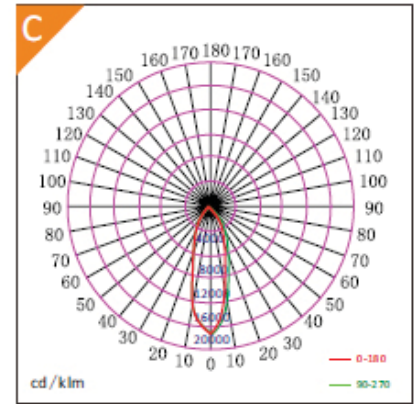

Goldenfrog Series LED

Zones 1 & 2, 21 & 22

candela distribution