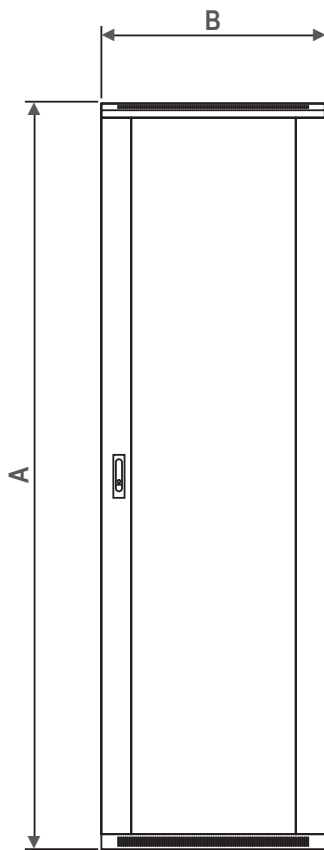

Comes standard with:

- Frame and 2 x removable side panels
- Front tempered tinted safety glass window door
- Key lockable swing handle (keyed to 92268) on front and rear steel door
- 4 x full height RU marked and notched mounting rail
- 4 x full height vertical cable management systems with snap cover and internal cable rings (800mm wide cabinets only)
- Fixed shelf or shelves (1 on 22RU, 2 on 32RU and 3 for all other heights)
- 10-way Australian 3-Pin power rail
- Adjustable feet and braked castor kit
- Roof mounted fan unit with thermostat (2-way for ≤ 600mm deep, 4-way for 800 / 1000mm deep)

ORDERING GUIDE

Part Number	RU	Dimensions (mm)			Total Height	Weight (kg)
		Height* (A)	Width (B)	Depth (C)		
ARFX60622U	22	1115	600	600	1185	61.0
ARFX60822U	22	1115	600	800	1185	74.0
ARFX60632U	32	1550	600	600	1620	80.0
ARFX60832U	32	1550	600	800	1620	96.0
ARFX6932U^^	32	1550	600	960	1620	106.0
ARFX61032U	32	1550	600	1000	1620	107.0
ARFX60642U	42	1995	600	600	2065	97.0
ARFX60842U	42	1995	600	800	2065	105.0
ARFX6942U^^	42	1995	600	960	2065	123.0
ARFX61042U	42	1995	600	1000	2065	124.0
ARFX8942U^^	42	1995	800	960	2065	169.0
ARFX81042U	42	1995	800	1000	2065	168.0
ARFX60645U	45	2130	600	600	2200	107.0
ARFX60845U	45	2130	600	800	2200	115.0
ARFX61045U	45	2130	600	1000	2200	134.0
ARFX81045U	45	2130	800	1000	2200	175.0
ARFX6647U^^	47	2200	600	600	2270	109.0
ARFX6847U^^	47	2200	600	800	2270	117.0
ARFX6947U^^	47	2200	600	960	2270	137.0
ARFX8947U^^	47	2200	800	960	2270	179.0

* Height does not include feet or castors

^^ While stocks last - **RUN OUT SALE ON NOW!**

Ausrack Floor *onyX*

19 inch light duty network cabinets

TECHNICAL DRAWINGS

Front View

Side View

Top View