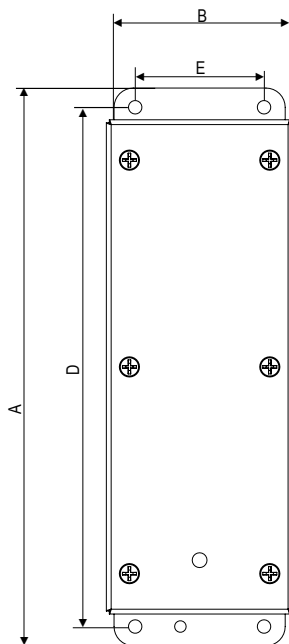

Front View

Side View

Side View With Internals

Fixed Lid Control Station

Zones 1 & 2, 21 & 22

ORDERING GUIDE

! These enclosures are only sold with IECEx certified operators fitted. Empty enclosures are not available for sale. Contact your local sales engineer to discuss your specific requirements.

Part Number		Pole	Dimensions (mm)			Mounting centers		Description
			Height (A)	Width (B)	Depth (C)	Height (D)	Width (E)	
CSS1P1GRN	Pushbutton	—	95	80	70	58	73	1NO+1NC, Start, Green
CSS1P1RED		—	95	80	70	58	73	1NO+1NC, Stop, Red
CSS1P3MH		—	95	80	70	58	73	1NO+2xNC, emergency stop self-locking,
CSS1P2		—	95	80	70	58	73	1NO+1NC, double button, Stop-Start
CSS1P4		—	95	80	70	58	73	1NO+1NC, mushroom head button, Black
CSS2PGPR		—	135	80	70	98	73	1NO+1NC, 2 pushbuttons 1 x Red 1 x Green
CSS2P1GRNLR	Pushbutton & Lamp	—	135	80	70	98	73	1NO+1NC, Green PB Red Lamp
CSS2P1REDLR		—	135	80	70	98	73	1NO+1NC, Red PB Red Lamp
CSS2P1REDLG		—	135	80	70	98	73	1NO+1NC, Red PB Green Lamp
CSS2P1GRNLY		—	135	80	70	98	73	1NO+1NC, Green PB Yellow Lamp
CSS3PGPRLR		—	175	80	70	138	73	1NO+1NC, 2 pushbuttons, 1 x Green 1 + Red, Red Lamp
CSS3PGPRLG		—	175	80	70	138	73	1NO+1NC, 2 pushbuttons, 1 x Green 1 + Red, Green Lamp
CSS1LR	Lamp	—	95	80	70	58	73	AC24~240V, single lamp, Red
CSS1LG		—	95	80	70	58	73	AC24~240V, single lamp, Green
CSS2P2LR	Double Pushbutton & Lamp	—	135	80	70	98	73	1NO+1NC, AC24~240V, double PB Red Green, Lamp Red
CSS2P2LG		—	135	80	70	98	73	1NO+1NC, AC24~240V, double Red Green lamp, Green
CSS3P2LR		—	175	80	70	138	73	1NO+1NC, Double PB Red, Green Lamp Red
CSS1K6	Switch	2-p	95	80	70	58	73	Small handle, Ø39mm
CSS2S6H4		4-p	135	80	70	138	73	2NO+2NC, LL 0