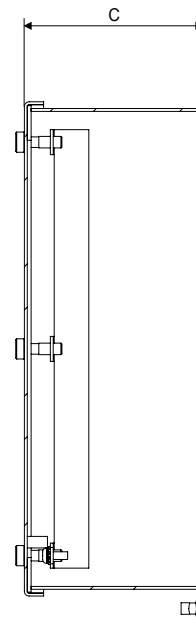

Front View

Side View

Side View With Internals

Fixed Lid Control Station

Zones 1 & 2, 21 & 22

ORDERING GUIDE

! These enclosures are only sold with IECEx certified operators fitted. Empty enclosures are not available for sale. Contact your local sales engineer to discuss your specific requirements.

Part Number		Pole	Dimensions (mm)			Mounting centers		Description
			Height (A)	Width (B)	Depth (C)	Height (D)	Width (E)	
CSS1P1GRN	Pushbutton	—	95	80	70	58	73	1NO+1NC, Start, Green
CSS1P1RED		—	95	80	70	58	73	1NO+1NC, Stop, Red
CSS1P3MH		—	95	80	70	58	73	1NO+2xNC, emergency stop self-locking,
CSS1P2		—	95	80	70	58	73	1NO+1NC, double button, Stop-Start
CSS1P4		—	95	80	70	58	73	1NO+1NC, mushroom head button, Black
CSS2PGPR		—	135	80	70	98	73	1NO+1NC, 2 pushbuttons 1 x Red 1 x Green
CSS2P1GRNLR	Pushbutton & Lamp	—	135	80	70	98	73	1NO+1NC, Green PB Red Lamp
CSS2P1REDLR		—	135	80	70	98	73	1NO+1NC, Red PB Red Lamp
CSS2P1REDLG		—	135	80	70	98	73	1NO+1NC, Red PB Green Lamp
CSS2P1GRNLY		—	135	80	70	98	73	1NO+1NC, Green PB Yellow Lamp
CSS3PGPRLR		—	175	80	70	138	73	1NO+1NC, 2 pushbuttons, 1 x Green 1 + Red, Red Lamp
CSS3PGPRLG		—	175	80	70	138	73	1NO+1NC, 2 pushbuttons, 1 x Green 1 + Red, Green Lamp
CSS1LR	Lamp	—	95	80	70	58	73	AC24~240V, single lamp, Red
CSS1LG		—	95	80	70	58	73	AC24~240V, single lamp, Green
CSS2P2LR	Double Pushbutton & Lamp	—	135	80	70	98	73	1NO+1NC, AC24~240V, double PB Red Green, Lamp Red
CSS2P2LG		—	135	80	70	98	73	1NO+1NC, AC24~240V, double Red Green lamp, Green
CSS3P2LR		—	175	80	70	138	73	1NO+1NC, Double PB Red, Green Lamp Red
CSS1K6	Switch	2-p	95	80	70	58	73	Small handle, Ø39mm
CSS2S6H4		4-p	135	80	70	138	73	2NO+2NC, LL 0