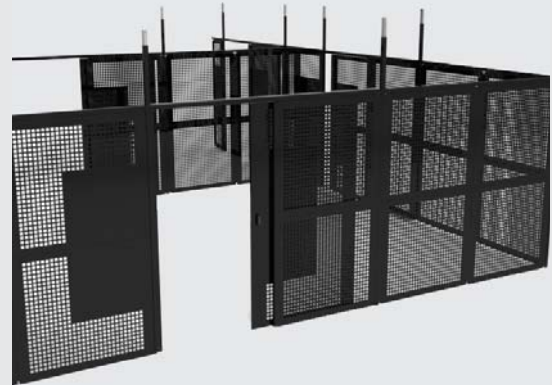

Manufactured from 1.6mm thick zinc coated steel with powdercoated textured matt black surface finish, standard sized components are offered to achieve cage heights of 2400mm or 2700mm. Other standard inclusions consist of a sliding or hinged door fitted with a customer supplied locking mechanism. B&R's data cages can be tailored to suit the requirements of any data centre and are fixed top and bottom using a variety of fixings from TEK screws to explosive fasteners to limit dust.

### Features

- 1.6mm thick zinc coated steel panels
- 50 x 50mm RHS supports
- Aluminium door section for weight saving
- Large open mesh pattern to maximise airflow and visibility
- Sliding or hinged doors
- Customer supplied locking mechanism
- On-site consultation and installation

# Data Cages

High level security in data facilities

- Designed to provide a method of segregating customer racks and equipment into defined zones in a facility that contains multiple users.
- Suitable for when a high level of security is required inside a data facility.
- 50 x 50mm RHS supports.
- Aluminium door section for weight saving.
- Large open mesh pattern to maximise airflow and visibility.
- Sliding or hinged doors.
- Customer supplied locking mechanism.
- On-site consultation and installation.
- Manufactured from 1.6mm thick zinc coated steel panels.
- Powdercoated textured matt black.

Data Cage

Cables into and out of data cage

Secure door

Large open mesh pattern to maximise airflow

Data cage extends under flooring

Access for existing lighting fixtures