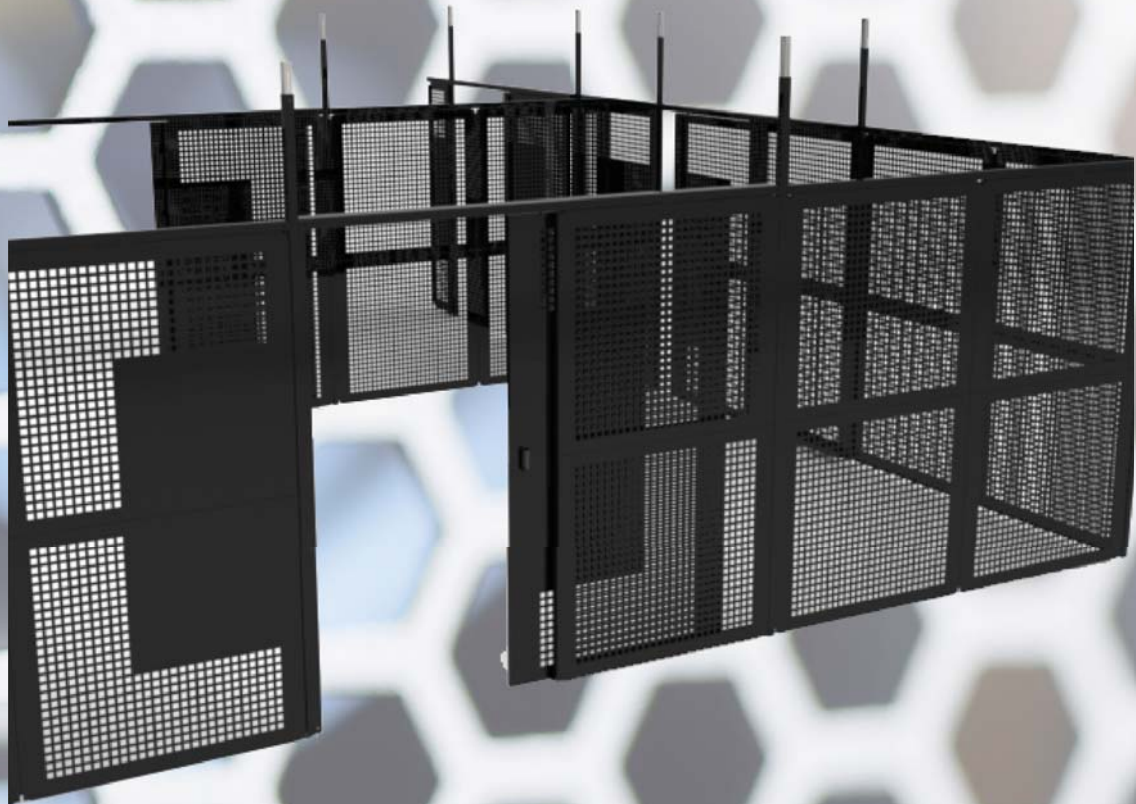

B&R Enclosures DATA CAGES

brenclosures.com.au