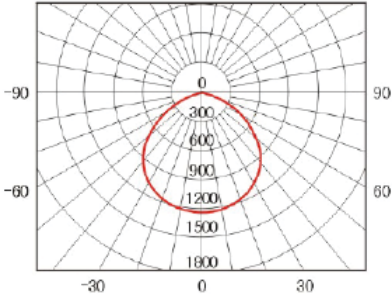

CZ0873/1 & CZ0874/1 Series LED Lowbay

Zones 1 & 2, 21 & 22

candela distribution

LEDA060