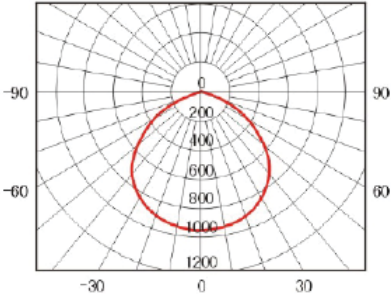

CZ0873/1 & CZ0874/1 Series LED Lowbay

Zones 1 & 2, 21 & 22

candela distribution

LEDA045