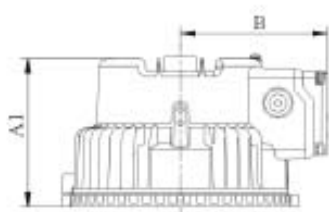

CZ0873/1 & CZ0874/1 Series LED Lowbay

Zones 1 & 2, 21 & 22

installation method

Bracket