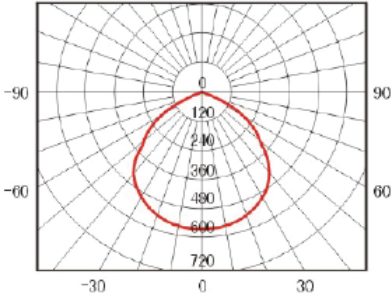

CZ0873/1 & CZ0874/1 Series LED Lowbay

Zones 1 & 2, 21 & 22

candela distribution

LEDA030