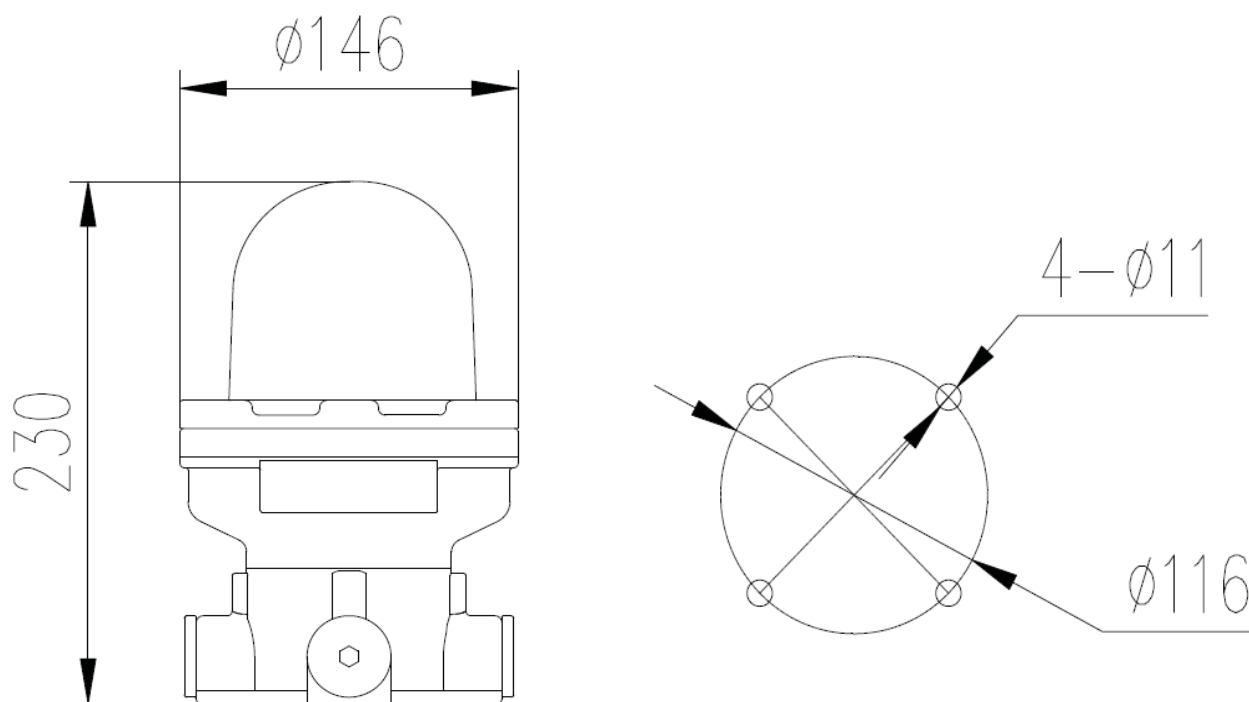

BJD81 Series Caution Visual LED

Zones 1 & 2, 21 & 22

dimensional drawings