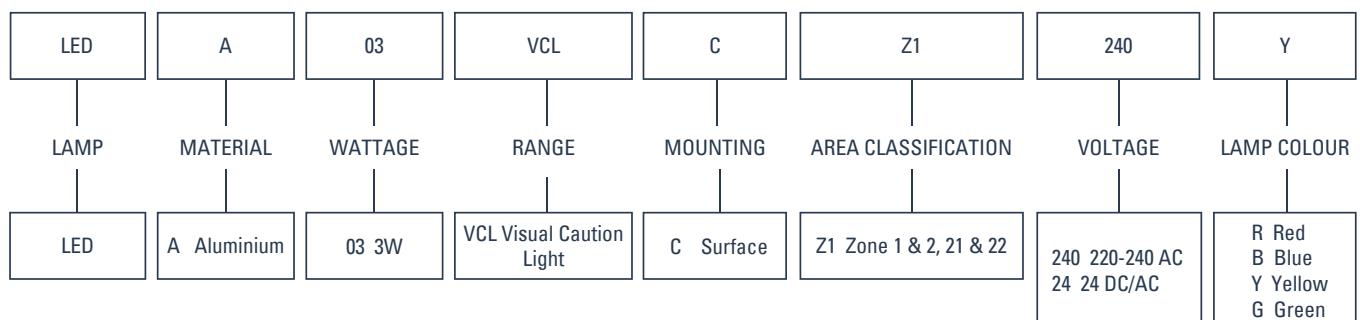

part number convention