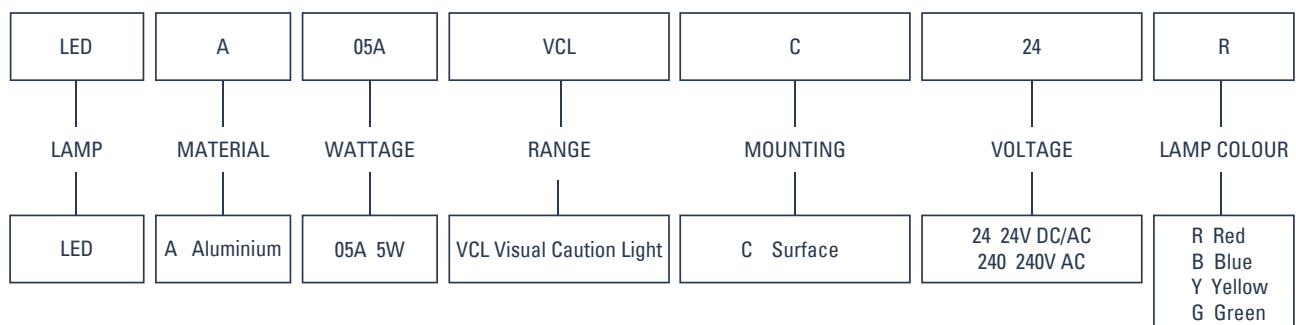

part number convention