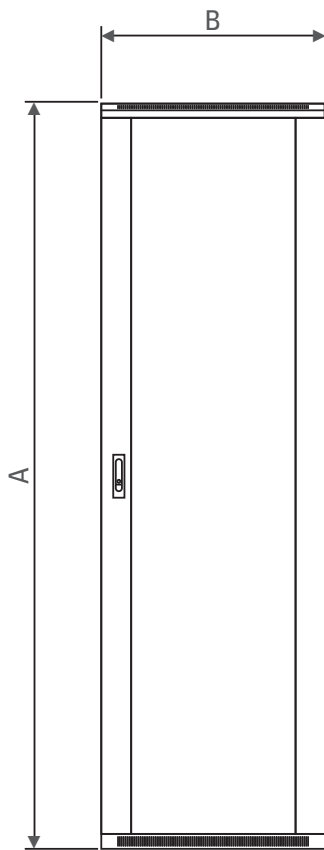

Comes standard with:

- Frame and 2 x removable side panels
- Front tempered tinted safety glass window door
- Key lockable swing handle (keyed to 92268) on front and rear steel door
- 4 x full height RU marked and notched mounting rail
- 4 x full height vertical cable management systems with snap cover and internal cable rings (800mm wide cabinets only)
- Fixed shelf or shelves (1 on 22RU, 2 on 32RU and 3 for all other heights)
- 10-way Australian 3-Pin power rail
- Adjustable feet and braked castor kit
- Roof mounted fan unit with thermostat (2-way for ≤ 600mm deep, 4-way for 800 / 960mm deep)

ORDERING GUIDE

Part Number	RU	Dimensions (mm)			Total Height	Weight (kg)
		Height* (A)	Width (B)	Depth (C)		
ARFX6622U	22	1115	600	600	1185	61.0
ARFX6822U	22	1115	600	800	1185	74.0
ARFX6632U	32	1550	600	600	1620	80.0
ARFX6832U	32	1550	600	800	1620	96.0
ARFX6932U	32	1550	600	960	1620	106.0
ARFX6642U	42	1995	600	600	2065	97.0
ARFX6842U	42	1995	600	800	2065	105.0
ARFX6942U	42	1995	600	960	2065	123.0
ARFX6647U	47	2220	600	600	2290	109.0
ARFX6847U	47	2220	600	800	2290	117.0
ARFX6947U	47	2220	600	960	2290	137.0
ARFX8942U	42	1995	800	960	2065	167.0
ARFX8947U	47	2220	800	960	2290	179.0

* Height does not include feet or castors

Ausrack Floor *onyX*

19 inch light duty network cabinets

TECHNICAL DRAWINGS

Front View

Side View

Top View

Bottom View