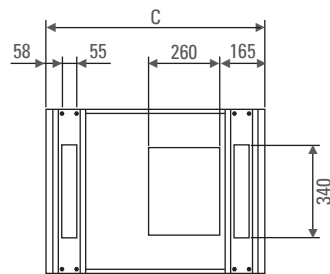

ORDERING GUIDE

Part Number	RU	Dimensions (mm)			Total Height	Weight (kg)
		Height* (A)	Width (B)	Depth (C)		
ARFX6622U	22	1115	600	600	1185	61.0
ARFX6822U	22	1115	600	800	1185	74.0
ARFX6632U	32	1550	600	600	1620	80.0
ARFX6832U	32	1550	600	800	1620	96.0
ARFX6932U	32	1550	600	960	1620	106.0
ARFX6642U	42	1995	600	600	2065	97.0
ARFX6842U	42	1995	600	800	2065	105.0
ARFX6942U	42	1995	600	960	2065	123.0
ARFX6647U	47	2220	600	600	2290	109.0
ARFX6847U	47	2220	600	800	2290	117.0
ARFX6947U	47	2220	600	960	2290	137.0
ARFX8942U	42	1995	800	960	2065	167.0
ARFX8947U	47	2220	800	960	2290	179.0

* Height does not include feet or castors

Ausrack Floor *onyX*

19 inch light duty network cabinets

TECHNICAL DRAWINGS

Front View

Side View

Top View

Bottom View