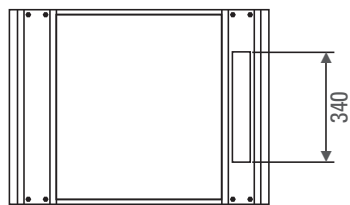

ORDERING GUIDE

Part Number	RU	Dimensions (mm)			Total Height	Weight (kg)
		Height* (A)	Width (B)	Depth (C)		
ARFX6622U	22	1115	600	600	1185	61.0
ARFX6822U	22	1115	600	800	1185	74.0
ARFX6632U	32	1550	600	600	1620	80.0
ARFX6832U	32	1550	600	800	1620	96.0
ARFX6932U	32	1550	600	960	1620	106.0
ARFX6642U	42	1995	600	600	2065	97.0
ARFX6842U	42	1995	600	800	2065	105.0
ARFX6942U	42	1995	600	960	2065	123.0
ARFX6647U	47	2220	600	600	2290	109.0
ARFX6847U	47	2220	600	800	2290	117.0
ARFX6947U	47	2220	600	960	2290	137.0
ARFX8942U	42	1995	800	960	2065	167.0
ARFX8947U	47	2220	800	960	2290	179.0

* Height does not include feet or castors

Ausrack Floor *onyX*

19 inch light duty network cabinets

TECHNICAL DRAWINGS

Front View

Side View

Top View

Bottom View