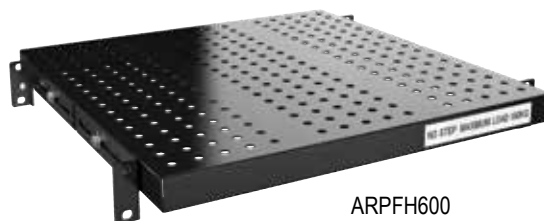

# 19" Rack and Cabinet Shelves

Shelves to suit data range

- Suitable for use in all data racks and cabinets.
- Telescopic, Cantilever, Keyboard and fixed shelves available
- All shelves are vented to allow vertical airflow.
- Comes standard with all fixing hardware.
- Manufactured from matt black powder coated aluminium.