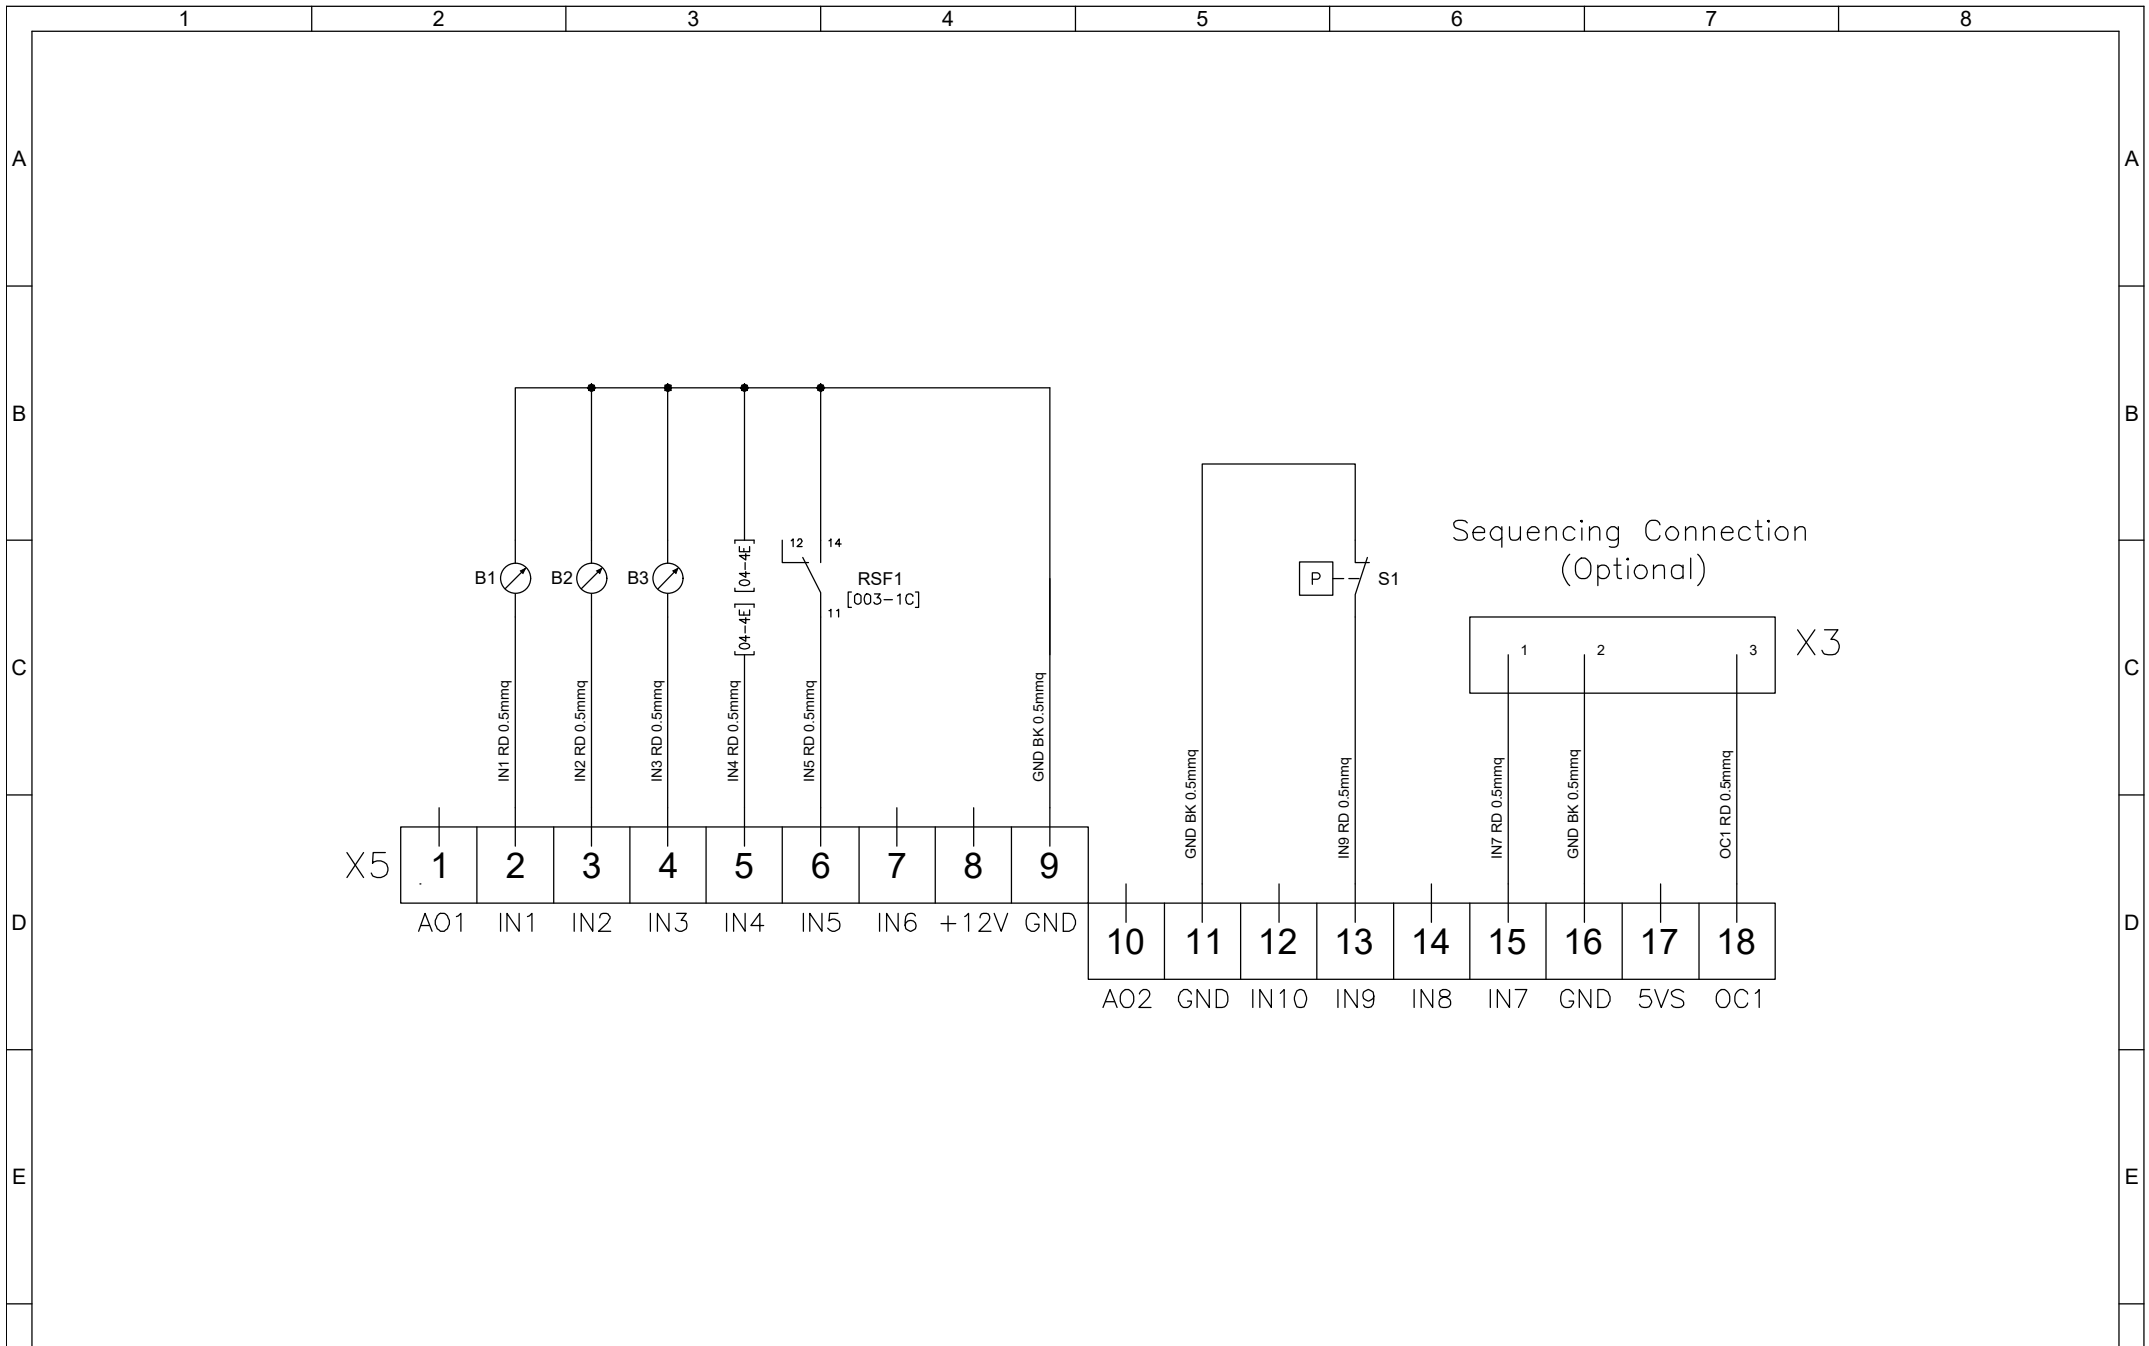

Schema Elettrico - Wiring Diagram
Page 004 of 006

TEXA INDUSTRIES S.r.l.
STRADA CA' BRUCIATA, 5
46020 PEGOGNAGA MANTOVA ITALY
TEL. +39 0376-554511
www.texaindustries.com
TSE418R00Elettra schema elettrico NOX60.dwg