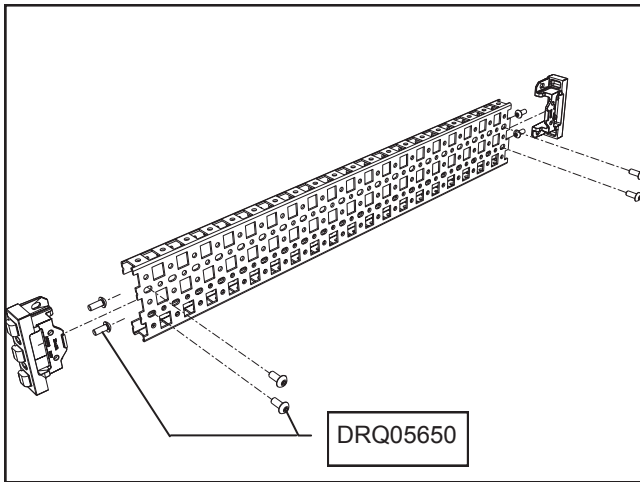

iLINQ : Internal Rail System

Assembly Manual

Quick Reference

Matrix rail fitting	11-1-1
Profile rail fitting with self tapping screws	11-2-1
Profile rail fitting with cage nuts	11-3-1
Door rail fitting	11-4-1

iLINQ | Internal Rail System

3mm

4mm

3mm

Recommended for self tapping screws

Tools required:

DRQ05650

DRQ05651

DRJ05153

Referenced components:

Matrix rail fitting

11-1-1

11-1-2

11-1-3

11-1-4

Matrix rail fitting