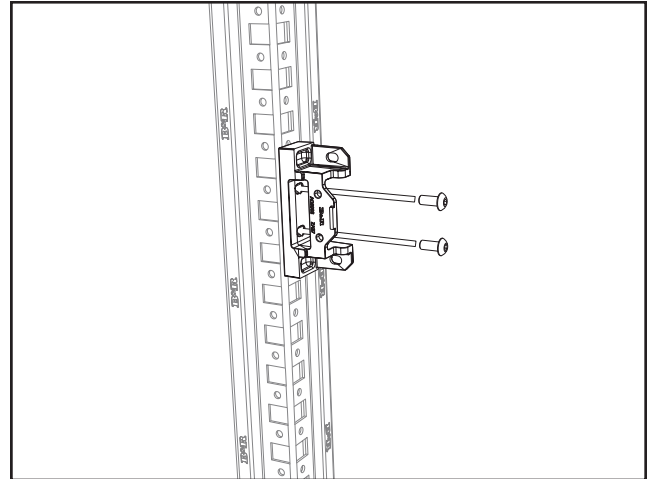

iLINQ : Internal Rail System

Assembly Manual

Quick Reference

Matrix rail fitting	11-1-1
Profile rail fitting with self tapping screws	11-2-1
Profile rail fitting with cage nuts	11-3-1
Door rail fitting	11-4-1

DRJ05153

Referenced components:

Matrix rail fitting

11-1-1

11-1-2

11-1-3

11-1-4

Matrix rail fitting

11-1-5

11-1-6

11-1-7

11-1-8

11-1-9

11-1-10

Matrix rail fitting

11-1-11

11-1-12 Fixing Method 1

11-1-13

11-1-14 Fixing Method 2

11-1-15

11-1-16

Matrix rail combinations

11-1-17

Profile rail fitting self tapping screws