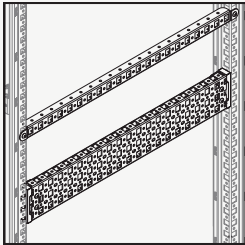

iLINQ : Internal Rail System

Assembly Manual

Quick Reference

Matrix rail fitting	11-1-1
Profile rail fitting with self tapping screws	11-2-1
Profile rail fitting with cage nuts	11-3-1
Door rail fitting	11-4-1

iLINQ | Internal Rail System

3mm

4mm

3mm

Recommended for self tapping screws

Tools required:

DRQ05650

DRQ05651

DRJ05153

Referenced components:

Matrix rail fitting

11-1-1

11-1-2

11-1-3

11-1-4

Matrix rail fitting