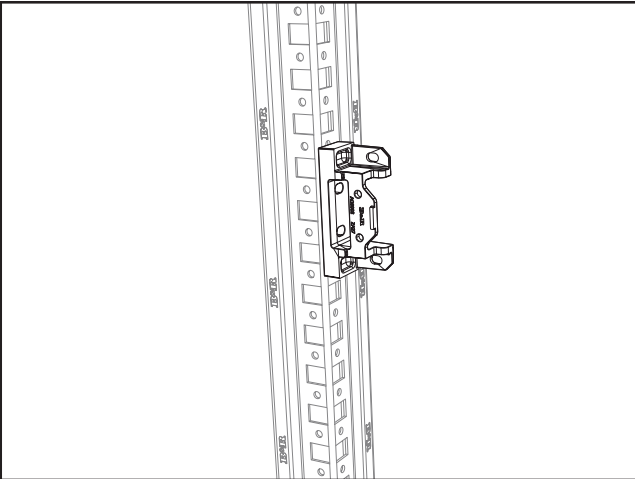

iLINQ : Internal Rail System

Assembly Manual

Quick Reference

Matrix rail fitting	11-1-1
Profile rail fitting with self tapping screws	11-2-1
Profile rail fitting with cage nuts	11-3-1
Door rail fitting	11-4-1

DRJ05153

Referenced components:

Matrix rail fitting

11-1-1

11-1-2

11-1-3

11-1-4

Matrix rail fitting

11-1-5

11-1-6

11-1-7

11-1-8

11-1-9

11-1-10

Matrix rail fitting

11-1-11

11-1-12 Fixing Method 1

11-1-13

11-1-14 Fixing Method 2

11-1-15

11-1-16

Matrix rail combinations

11-1-17

Profile rail fitting self tapping screws