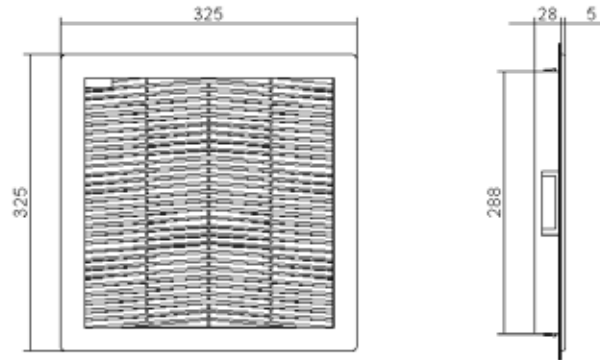

FIL35

GRILLES WITH FILTER

Characteristics	M.U.	TX-FIL35XN0A
Dimensions HxWxD	mm	325x325x33
Temperature limits	°C	-30 +75
Protection level EN60529	-	IP54
Filter (Eurovent 4/9)	-	EU4
Colour	-	RAL 7032 ORANGE PEEL EFFECT
Conformity	-	CE

Accessories/Options	
Pack of 10 cloth filters for FAN35	TX-AAFFN35
Pack of 10 cloth filters for FAN35 high filtering capacity	TX-AAFFH35

Performances

P = Static pressure (Pa)
Q = Air flow rate (m³/h)

Dimensions

Drilling template

Composition of the supply

- Ready-to-install grille/filter unit
- Self-adhesive seal for coupling to the enclosure
- Installation instructions with drilling template in 1:1 scale
- Securing screws (their use is optional)