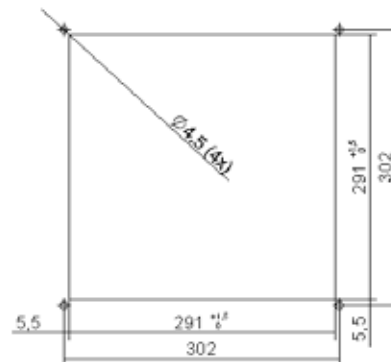

FIL35

GRILLES WITH FILTER

Characteristics	M.U.	TX-FIL35XN0A
Dimensions HxWxD	mm	325x325x33
Temperature limits	°C	-30 +75
Protection level EN60529	-	IP54
Filter (Eurovent 4/9)	-	EU4
Colour	-	RAL 7032 ORANGE PEEL EFFECT
Conformity	-	CE

Accessories/Options	
Pack of 10 cloth filters for FAN35	TX-AAFFN35
Pack of 10 cloth filters for FAN35 high filtering capacity	TX-AAFFH35

Performances

P = Static pressure (Pa)
Q = Air flow rate (m³/h)

Dimensions

Drilling template

Composition of the supply

- Ready-to-install grille/filter unit
- Self-adhesive seal for coupling to the enclosure
- Installation instructions with drilling template in 1:1 scale
- Securing screws (their use is optional)