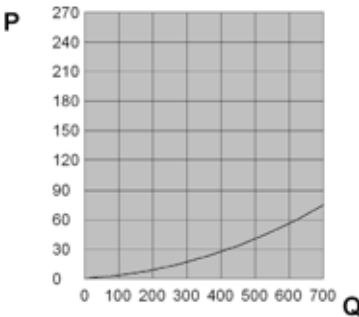

FIL35

GRILLES WITH FILTER

Characteristics	M.U.	TX-FIL35XN0A
Dimensions HxWxD	mm	325x325x33
Temperature limits	°C	-30 +75
Protection level EN60529	-	IP54
Filter (Eurovent 4/9)	-	EU4
Colour	-	RAL 7032 ORANGE PEEL EFFECT
Conformity	-	CE

Accessories/Options	
Pack of 10 cloth filters for FAN35	TX-AAFFN35
Pack of 10 cloth filters for FAN35 high filtering capacity	TX-AAFFH35

Performances

P = Static pressure (Pa)
Q = Air flow rate (m³/h)

Dimensions